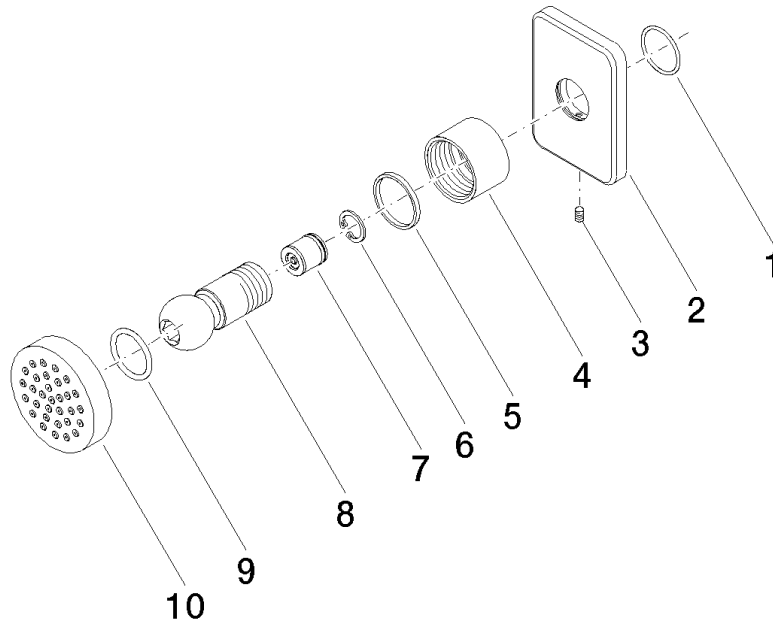

28 528 710

- spray head Ø 55mm
- ball-joint pivotable through 25° (in any direction)
- HORIZONTAL RAIN, max. flow rate 7 l/min (at 3 bar)
- anti-scale system
- rosette 78 x 55 mm
- 1/2" connection

 Chrome

28 528 710-00

 Brushed Platinum

28 528 710-06

To be provided by the customer. Zigbee Gateway!

Recommended miscellaneous

Concealed wall elbow -

35 085 970 90

- max. recess depth 163 mm
- min. recess depth 90 mm

28 528 710

mm [inches]

Flow rate chart

Certificates

LGA_38652.

28 528 710

Spare parts list

No.	Item Number	Name	Quantity used	Delivery time
1	09 14 10 098 90	seal	1	2
2	09 27 71 004-00	rosette	1	10
3	09 31 11 048 90	pin	1	2
4	09 23 30 026-00	nut	1	10
5	09 14 15 010 90	ring	1	2
6	09 16 01 014 90	ring	1	2
7	90 23 01 147 00 90	back-flow preventer	1	2
8	09 21 40 016-00	connection	1	10
9	09 14 10 015 90	seal	2	2