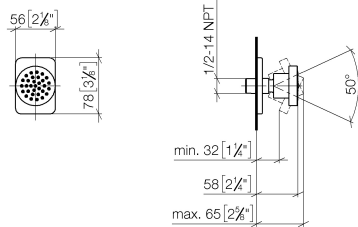

28 528 710

- spray head Ø 55mm
- ball-joint pivotable through 25° (in any direction)
- HORIZONTAL RAIN, max. flow rate 7 l/min (at 3 bar)
- anti-scale system
- rosette 78 x 55 mm
- 1/2" connection

 Chrome

28 528 710-00

 Brushed Platinum

28 528 710-06

To be provided by the customer. Zigbee Gateway!

Recommended miscellaneous

Concealed wall elbow -

35 085 970 90

- max. recess depth 163 mm
- min. recess depth 90 mm

28 528 710

mm [inches]

Flow rate chart

Certificates

LGA_38652.

28 528 710

Spare parts list

No.	Item Number	Name	Quantity used	Delivery time
1	09 14 10 098 90	seal	1	2
2	09 27 71 004-00	rosette	1	10
3	09 31 11 048 90	pin	1	2
4	09 23 30 026-00	nut	1	10
5	09 14 15 010 90	ring	1	2
6	09 16 01 014 90	ring	1	2
7	90 23 01 147 00 90	back-flow preventer	1	2
8	09 21 40 016-00	connection	1	10
9	09 14 10 015 90	seal	2	2